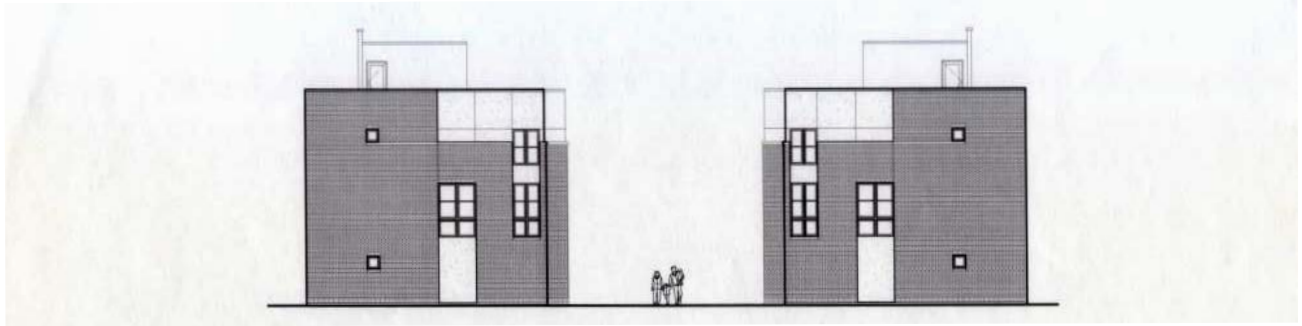

West End Townhomes
6951-61 N. Western
Chicago, Illinois

Western Avenue Elevation

Courtyard

Courtyard Elevation